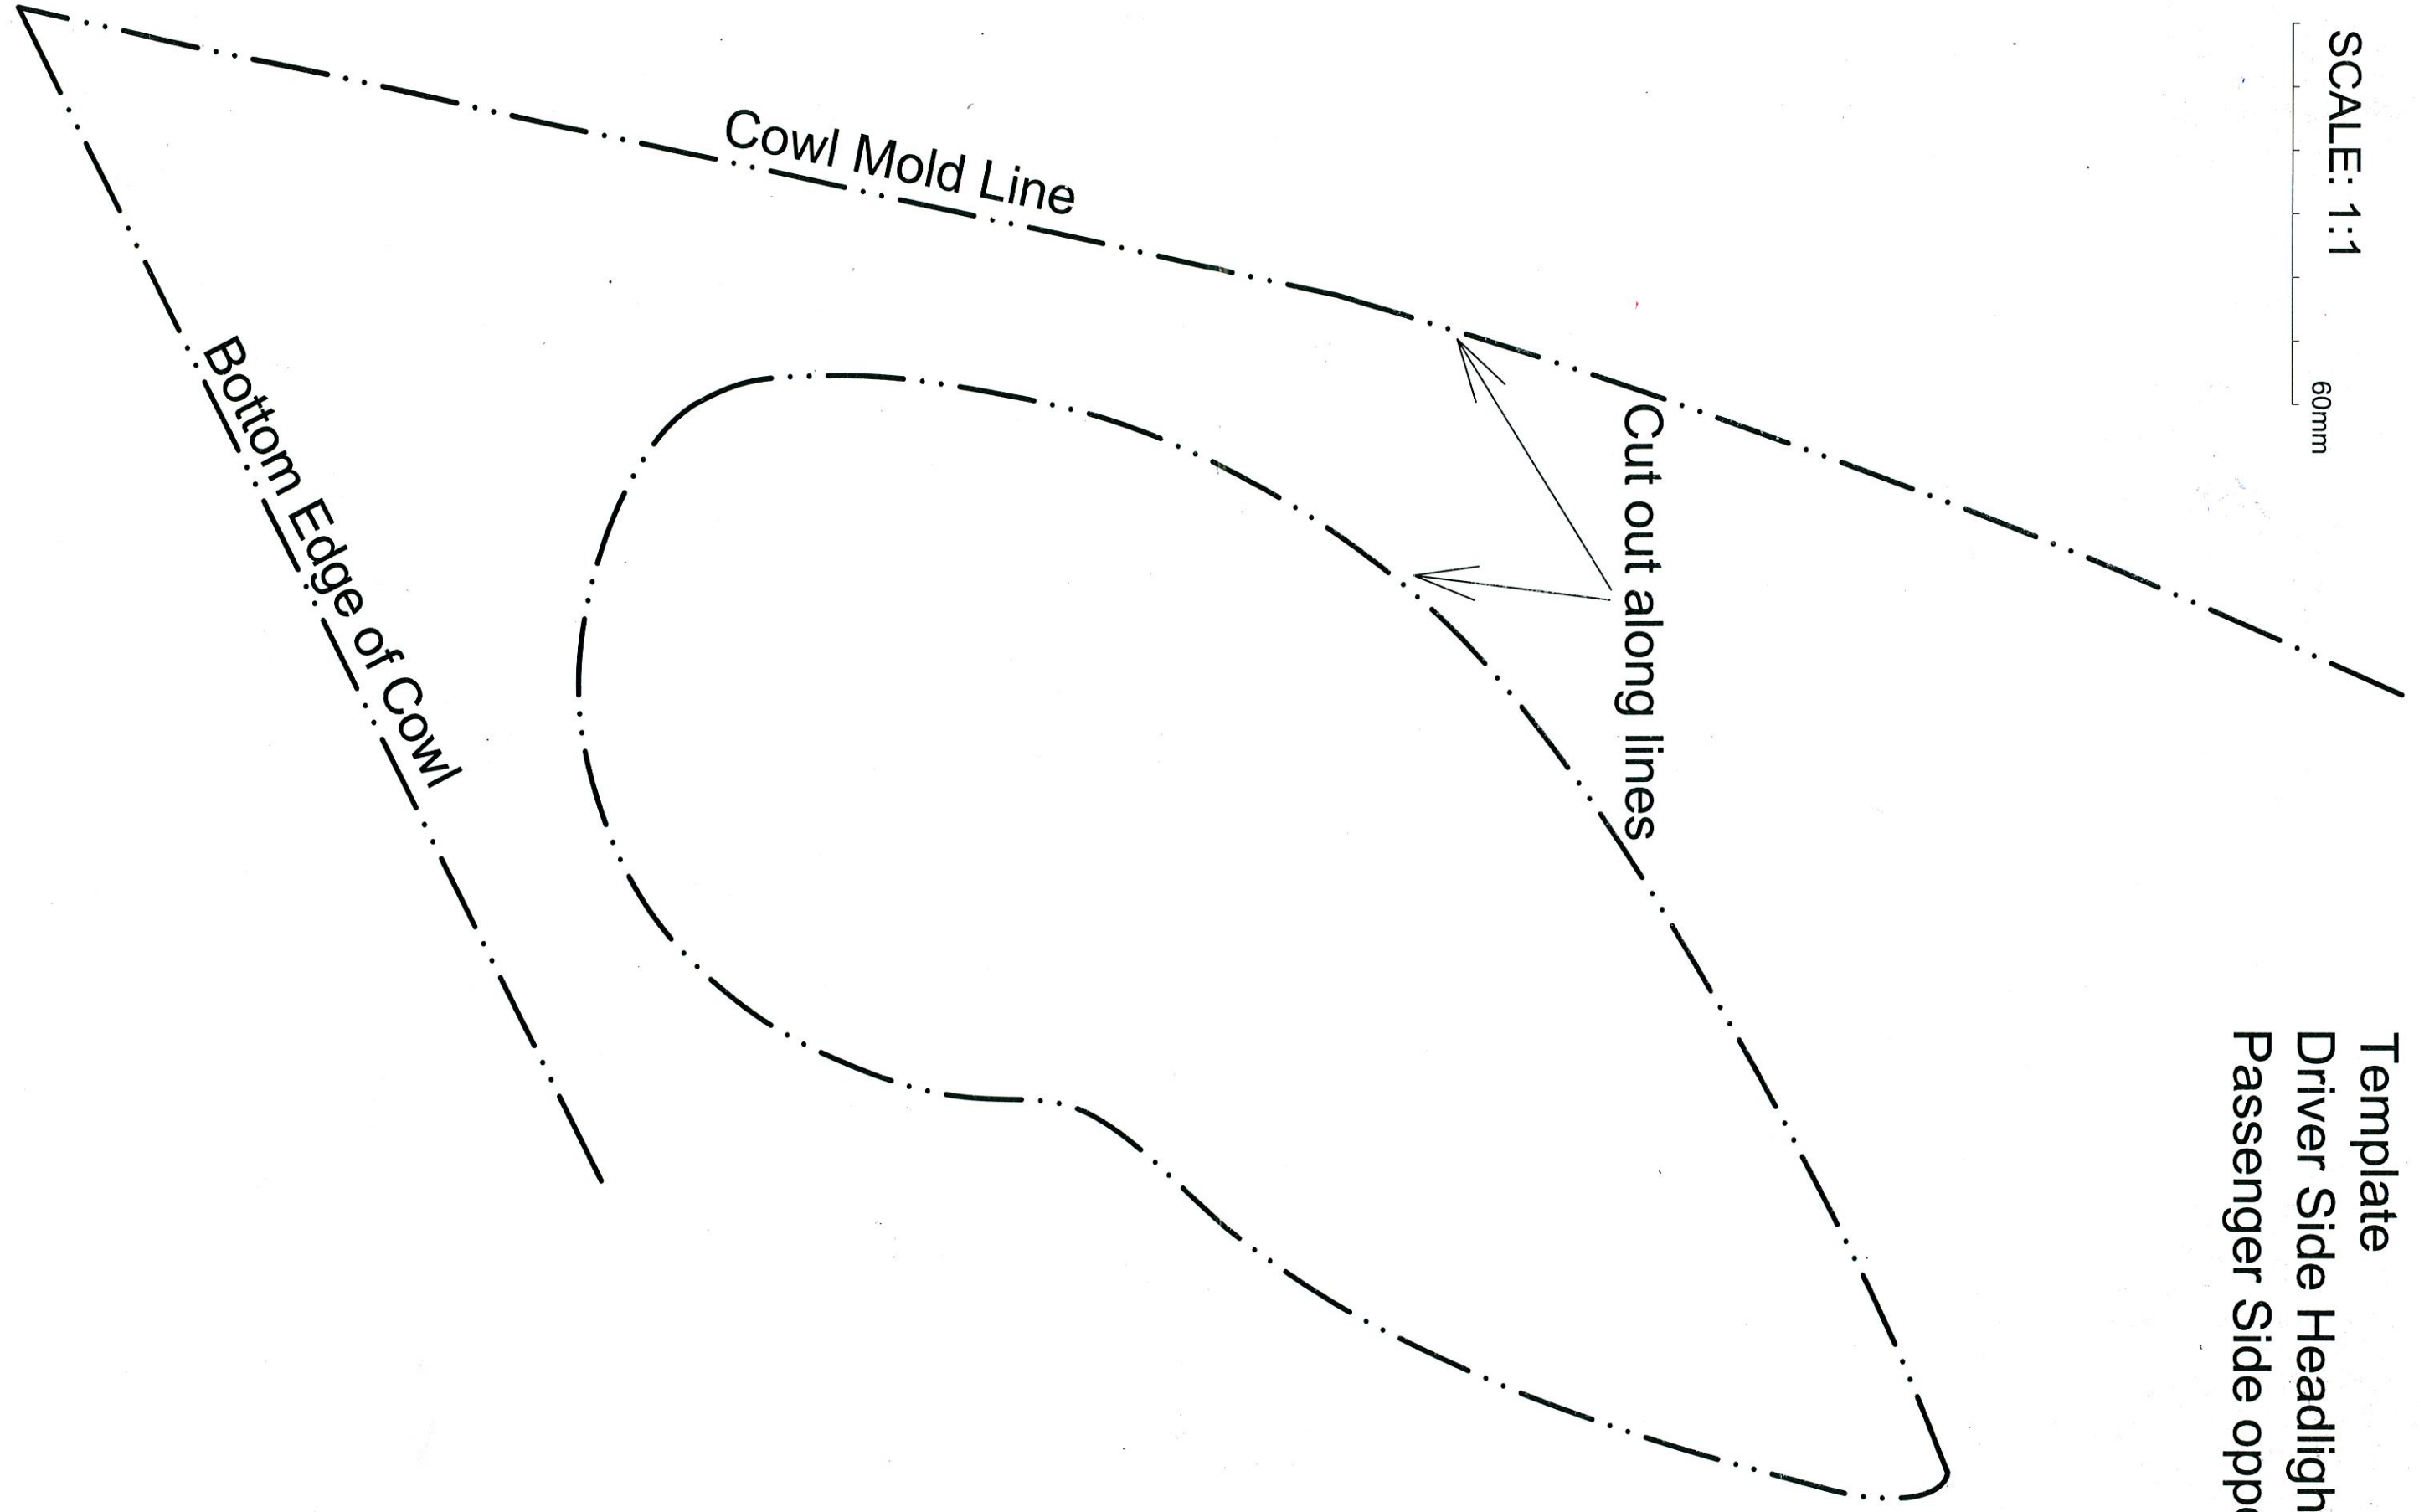

SCALE: 1:1

60mm

Template
Driver Side Headlight
Passenger Side opposite

Template
Driver Side Taillight
Passenger Side opposite

SCALE: 1:1

60mm

Align this edge
of the cart's
contour